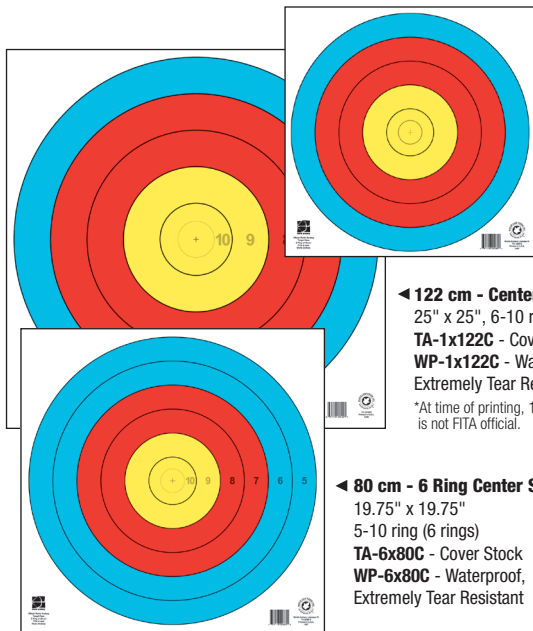

Maple Leaf Press World Archery/FITA Official Targets

world archery

FITA is now World Archery

Maple Leaf Press offers a complete line of 4 Color, 10-Ring FITA Official Indoor, Outdoor and 2 Color WA Field Targets. Each has the WA logo, is marked "Official WA Face" and produced by "WA Face Licensee #1." WA requires that all sanctioned competition use targets produced by WA licensed manufacturers, and Maple Leaf Press is the only licensed United States manufacturer of targets. Maple Leaf Press has been chosen for the Olympics, USA Archery National Target Championships, many USA Archery target trial game competitions, Canadian Championships, Pan Am Games, Junior World Championships, Australian and New Zealand Championships and many foreign tournaments. We are proud to be the first WA/FITA licensee as well as our continuing relationship with both WA and USA Archery.

◀ **80 cm - 5 Ring Center Spot**
16.5" x 16.5", 6-10 ring (5 rings)
TA-1x80C - Cover Stock
WP-1x80C - Waterproof,
Extremely Tear Resistant

◀ **122 cm - Center Spot***
25" x 25", 6-10 ring (5 rings)
TA-1x122C - Cover Stock
WP-1x122C - Waterproof,
Extremely Tear Resistant

*At time of printing, 122cm center spot is not FITA official.

◀ **80 cm - 6 Ring Center Spot**
19.75" x 19.75"
5-10 ring (6 rings)
TA-6x80C - Cover Stock
WP-6x80C - Waterproof,
Extremely Tear Resistant

▲ **122 cm Targets 50" x 50",**
122 cm diameter outside ring
TA-122 - Cover Stock
WP-122 - Waterproof,
Extremely Tear Resistant